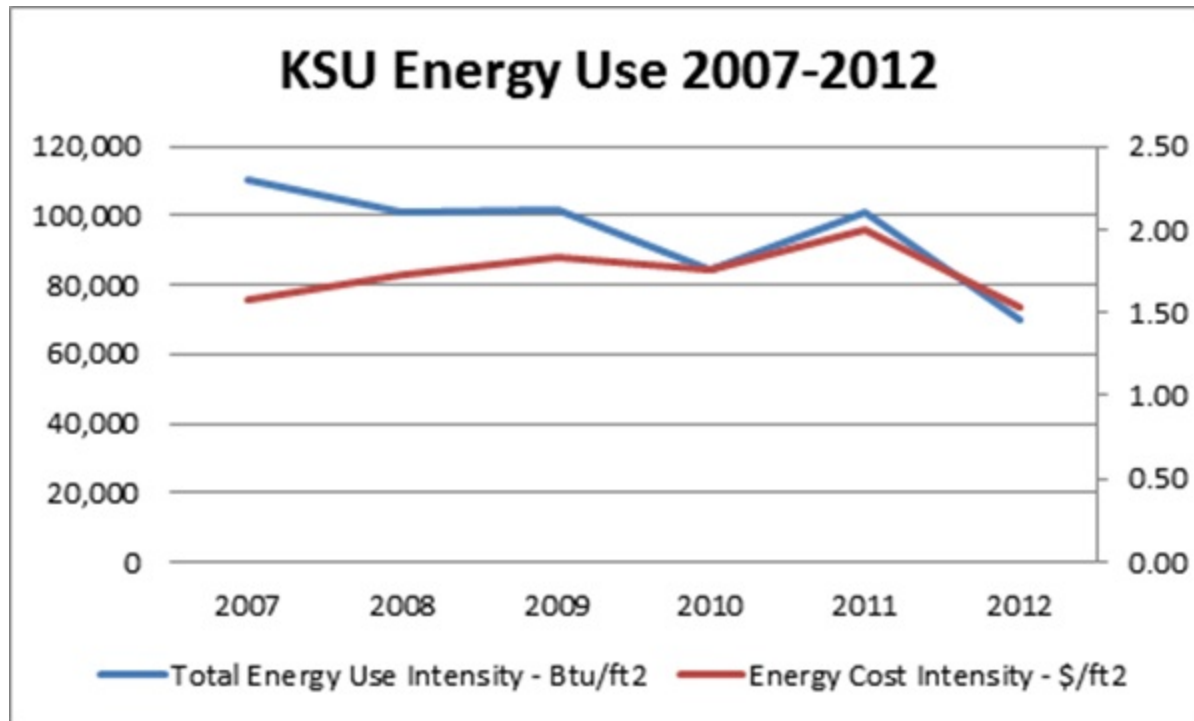

Data Driven

Stimulus-funded metering in buildings